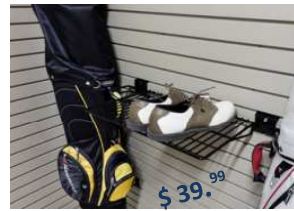

Deep Utility Hook

Hooks - 1", 4" & 8"

4" Loop Hook

Magnetic Tool Bar

Industrial Hook

Screwdriver Holder

Fishing Rod Rack

Golf Rack

Ball Rack

Small Tool Rack

Tennis Rack

Paper Towel Rack

Garden Rack & Basket

Mini Basket

Medium Basket

Shallow Basket

Deep Mesh Basket

6 Tilt Out Storage Bin

9 Tilt-Out Storage Bin

Utility Bin

Angled Shoe Shelf

2' Small Shelf

4' Large Shelf

RECLAIM YOUR GARAGE