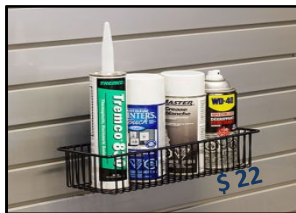

Deep Utility Hook \$22

Hooks - 1", 4" & 8" \$7

4" Loop Hook \$15

Magnetic Tool Bar \$40

Industrial Hook \$40

Screwdriver Holder \$16

Medium Basket \$27

Small Tool Rack \$15

Tennis Rack \$25

Golf Rack \$45

Mini Basket \$22

Shallow Basket \$30

Deep Mesh Basket \$45

6 Tilt Out Storage Bin \$40

9 Tilt-Out Storage Bin \$40

Utility Bin \$10