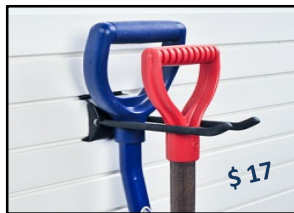

TGS 2021 SLATWALL ACCESSORIES

3" Garment Hook \$10

4" Double Hook \$15

8" Double Hook \$17

J Hook \$17

Vertical Bike Hook \$15

Horizontal Bike Hook \$30

S Hook \$12

Deep Utility Hook \$22

Hooks - 1", 4" & 8" \$7

4" Loop Hook \$15

Magnetic Tool Bar \$40

Industrial Hook \$40

Screwdriver Holder \$16

Medium Basket \$27

Small Tool Rack \$15

Tennis Rack \$25

Golf Rack \$45

Mini Basket \$22

Shallow Basket \$30

Deep Mesh Basket \$45

6 Tilt Out Storage Bin \$40

9 Tilt-Out Storage Bin \$40

Utility Bin \$10