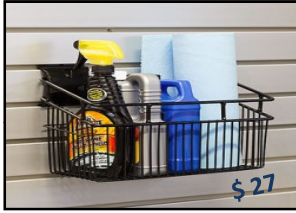

Deep Utility Hook \$22

Hooks - 1", 4" & 8" \$7

4" Loop Hook \$15

Magnetic Tool Bar \$40

Industrial Hook \$40

Screwdriver Holder \$16

Medium Basket \$27

Small Tool Rack \$15

Tennis Rack \$25

Golf Rack \$45

Mini Basket \$22

Shallow Basket \$30

Deep Mesh Basket \$45

6 Tilt Out Storage Bin \$40

9 Tilt-Out Storage Bin \$40

Utility Bin \$10