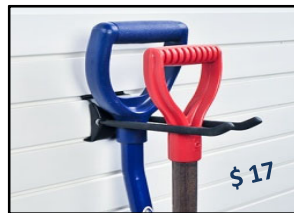

TGS 2024 SLATWALL ACCESSORIES

3" Garment Hook \$12

4" Double Hook \$15

8" Double Hook \$17

J Hook \$17

Vertical Bike Hook \$15

Horizontal Bike Hook \$30

S Hook \$12

Deep Utility Hook \$22

Hooks - 1", 4" & 8" \$7

4" Loop Hook \$15

Magnetic Tool Bar \$40

Industrial Hook \$50

Screwdriver Holder \$16

Medium Basket \$27

Small Tool Rack \$15

Tennis Rack \$25

Golf Rack \$45

Mini Basket \$22

Shallow Basket \$32

Deep Mesh Basket \$50

6 Tilt Out Storage Bin \$40

9 Tilt-Out Storage Bin \$40

Utility Bin \$10