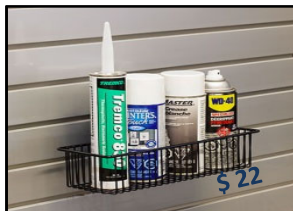

Deep Utility Hook \$22

Hooks - 1", 4" & 8" \$7

4" Loop Hook \$15

Magnetic Tool Bar \$40

Industrial Hook \$50

Screwdriver Holder \$16

Medium Basket \$27

Small Tool Rack \$15

Tennis Rack \$25

Golf Rack \$45

Mini Basket \$22

Shallow Basket \$32

Deep Mesh Basket \$50

6 Tilt Out Storage Bin \$40

9 Tilt-Out Storage Bin \$40

Utility Bin \$10