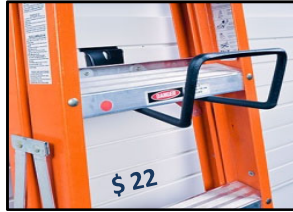

TGS 2024 SLATWALL ACCESSORIES

3" Garment Hook \$12

4" Double Hook \$15

8" Double Hook \$17

J Hook \$17

Vertical Bike Hook \$15

Horizontal Bike Hook \$30

S Hook \$12

Deep Utility Hook \$22

Hooks - 1", 4" & 8" \$7

4" Loop Hook \$15

Magnetic Tool Bar \$40

Industrial Hook \$50

Screwdriver Holder \$16

Medium Basket \$27

Small Tool Rack \$15

Tennis Rack \$25

Golf Rack \$45

Mini Basket \$22

Shallow Basket \$32

Deep Mesh Basket \$50

6 Tilt Out Storage Bin \$40

9 Tilt-Out Storage Bin \$40

Utility Bin \$10