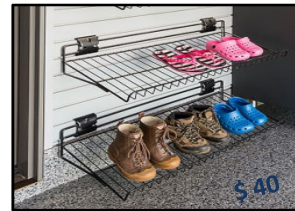

Tennis Rack \$25

Golf Rack \$45

Mini Basket \$22

Shallow Basket \$32

Deep Mesh Basket \$50

6 Tilt Out Storage Bin \$40

9 Tilt-Out Storage Bin \$40

Utility Bin \$10

Angled Shoe Shelf \$40

2' Small Shelf \$35

4' Large Shelf \$55

RECLAIM YOUR GARAGE

www.TOTALGARAGESOLUTIONS.ca

519-575-8839