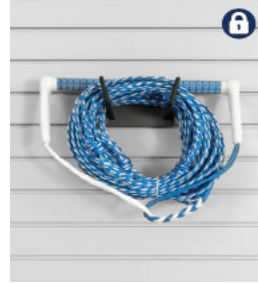

# TGS 2026 SLATWALL ACCESSORIES

**LINEA 10" Utility Hook**  
\$35

**LINEA Coat Hook**  
\$20

**LINEA J Hook**  
\$27

**LINEA 5" Utility Hook**  
\$25

**LINEA 4" Double Hook**  
\$22

**LINEA 8" Double Hook**  
\$25

**LINEA Angled Shoe Shelf**  
\$105

**LINEA Metal Floating Shelf - Small**  
\$35

**LINEA Metal Floating Shelf - Medium**  
\$65

**LINEA Metal Floating Shelf - Large**  
\$110

**LINEA Paper Towel Holder**  
\$30

**LINEA Solid Shelf**  
23"W x 15"D \$100  
30" W x 15"D \$120  
36" W x 15"D \$145  
46"W x 15"D \$155

**LINEA Ski Holder**  
\$35

**LINEA Fishing Rod Holder**  
\$40

**LINEA 2" Hook** \$9  
**LINEA 4" Hook** \$10