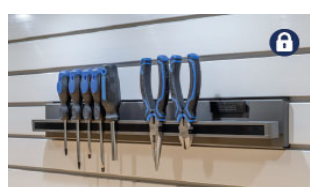

**LINEA Solid Shelf**  
23"W x 15"D \$100  
30" W x 15"D \$120  
36" W x 15"D \$145  
46"W x 15"D \$155

**LINEA Ski Holder**  
\$35

**LINEA Fishing Rod Holder**  
\$40

**LINEA 2" Hook** \$9  
**LINEA 4" Hook** \$10

**LINEA Vertical Bike Hook**  
\$55

**LINEA Triple Hook**  
\$115

**LINEA Ball Display**  
\$25

**LINEA Horizontal Bike Hook**  
\$75

**LINEA Magnetic Tool Rack**  
\$80

**LINEA Large Deep Mesh Basket**  
\$115