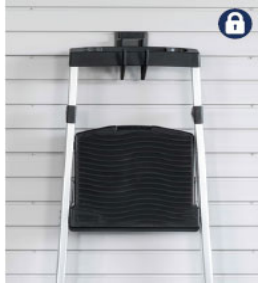

# TGS 2026 SLATWALL ACCESSORIES

**LINEA 10" Utility Hook**  
\$35

**LINEA Coat Hook**  
\$20

**LINEA J Hook**  
\$27

**LINEA 5" Utility Hook**  
\$25

**LINEA 4" Double Hook**  
\$22

**LINEA 8" Double Hook**  
\$25

**LINEA Angled Shoe Shelf**  
\$105

**LINEA Metal Floating Shelf - Small**  
\$35

**LINEA Metal Floating Shelf - Medium**  
\$65

**LINEA Metal Floating Shelf - Large**  
\$110

**LINEA Paper Towel Holder**  
\$30

**LINEA Solid Shelf**  
23"W x 15"D \$100  
30" W x 15"D \$120  
36" W x 15"D \$145  
46"W x 15"D \$155

**LINEA Ski Holder**  
\$35

**LINEA Fishing Rod Holder**  
\$40

**LINEA 2" Hook** \$9  
**LINEA 4" Hook** \$10