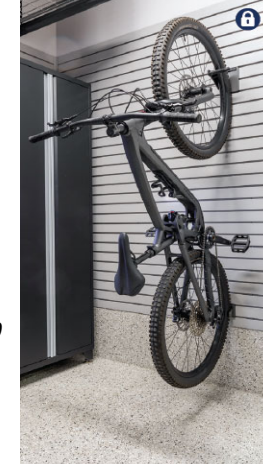

**LINEA Angled Shoe Shelf**  
\$105

**LINEA Metal Floating Shelf - Small**  
\$35

**LINEA Metal Floating Shelf - Medium**  
\$65

**LINEA Metal Floating Shelf - Large**  
\$110

**LINEA Paper Towel Holder**  
\$30

**LINEA Solid Shelf**  
23"W x 15"D \$100  
30" W x 15"D \$120  
36" W x 15"D \$145  
46"W x 15"D \$155

**LINEA Ski Holder**  
\$35

**LINEA Fishing Rod Holder**  
\$40

**LINEA 2" Hook** \$9  
**LINEA 4" Hook** \$10

**LINEA Vertical Bike Hook**  
\$55

**LINEA Triple Hook**  
\$115

**LINEA Ball Display**  
\$25

**LINEA Horizontal Bike Hook**  
\$75

**LINEA Magnetic Tool Rack**  
\$80

**LINEA Large Deep Mesh Basket**  
\$115