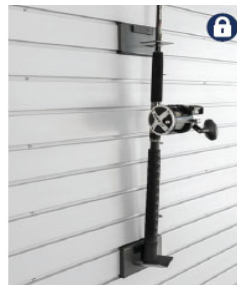

**LINEA Angled Shoe Shelf**  
\$105

**LINEA Metal Floating Shelf - Small**  
\$35

**LINEA Metal Floating Shelf - Medium**  
\$65

**LINEA Metal Floating Shelf - Large**  
\$110

**LINEA Paper Towel Holder**  
\$30

**LINEA Solid Shelf**  
23"W x 15"D \$100  
30" W x 15"D \$120  
36" W x 15"D \$145  
46"W x 15"D \$155

**LINEA Ski Holder**  
\$35

**LINEA Fishing Rod Holder**  
\$40

**LINEA 2" Hook** \$9  
**LINEA 4" Hook** \$10

**LINEA Vertical Bike Hook**  
\$55

**LINEA Triple Hook**  
\$115

**LINEA Ball Display**  
\$25

**LINEA Horizontal Bike Hook**  
\$75

**LINEA Magnetic Tool Rack**  
\$80

**LINEA Large Deep Mesh Basket**  
\$115