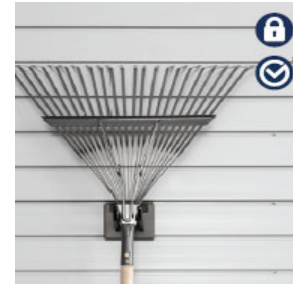

# TGS 2026 SLATWALL ACCESSORIES

**LINEA 10" Utility Hook**  
\$35

**LINEA Coat Hook**  
\$20

**LINEA J Hook**  
\$27

**LINEA 5" Utility Hook**  
\$25

**LINEA 4" Double Hook**  
\$22

**LINEA 8" Double Hook**  
\$25

**LINEA Angled Shoe Shelf**  
\$105

**LINEA Metal Floating Shelf - Small**  
\$35

**LINEA Metal Floating Shelf - Medium**  
\$65

**LINEA Metal Floating Shelf - Large**  
\$110

**LINEA Paper Towel Holder**  
\$30

**LINEA Solid Shelf**  
23"W x 15"D \$100  
30" W x 15"D \$120  
36" W x 15"D \$145  
46"W x 15"D \$155

**LINEA Ski Holder**  
\$35

**LINEA Fishing Rod Holder**  
\$40

**LINEA 2" Hook** \$9  
**LINEA 4" Hook** \$10