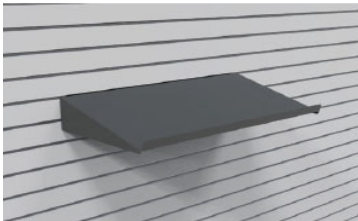

# TGS 2026 SLATWALL ACCESSORIES

**LINEA 10" Utility Hook**  
\$35

**LINEA Coat Hook**  
\$20

**LINEA J Hook**  
\$27

**LINEA 5" Utility Hook**  
\$25

**LINEA 4" Double Hook**  
\$22

**LINEA 8" Double Hook**  
\$25

**LINEA Angled Shoe Shelf**  
\$105

**LINEA Metal Floating Shelf - Small**  
\$35

**LINEA Metal Floating Shelf - Medium**  
\$65

**LINEA Metal Floating Shelf - Large**  
\$110

**LINEA Paper Towel Holder**  
\$30

**LINEA Solid Shelf**  
23"W x 15"D \$100  
30" W x 15"D \$120  
36" W x 15"D \$145  
46"W x 15"D \$155

**LINEA Ski Holder**  
\$35

**LINEA Fishing Rod Holder**  
\$40

**LINEA 2" Hook** \$9  
**LINEA 4" Hook** \$10