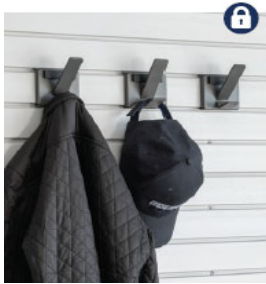

# TGS 2026 SLATWALL ACCESSORIES

**LINEA 10" Utility Hook**  
\$35

**LINEA Coat Hook**  
\$20

**LINEA J Hook**  
\$27

**LINEA 5" Utility Hook**  
\$25

**LINEA 4" Double Hook**  
\$22

**LINEA 8" Double Hook**  
\$25

**LINEA Angled Shoe Shelf**  
\$105

**LINEA Metal Floating Shelf - Small**  
\$35

**LINEA Metal Floating Shelf - Medium**  
\$65

**LINEA Metal Floating Shelf - Large**  
\$110

**LINEA Paper Towel Holder**  
\$30

**LINEA Solid Shelf**  
23"W x 15"D \$100  
30" W x 15"D \$120  
36" W x 15"D \$145  
46"W x 15"D \$155

**LINEA Ski Holder**  
\$35

**LINEA Fishing Rod Holder**  
\$40

**LINEA 2" Hook** \$9  
**LINEA 4" Hook** \$10