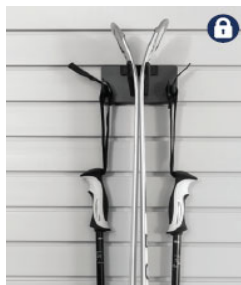

**LINEA Angled Shoe Shelf**  
\$105

**LINEA Metal Floating Shelf - Small**  
\$35

**LINEA Metal Floating Shelf - Medium**  
\$65

**LINEA Metal Floating Shelf - Large**  
\$110

**LINEA Paper Towel Holder**  
\$30

**LINEA Solid Shelf**  
23"W x 15"D \$100  
30" W x 15"D \$120  
36" W x 15"D \$145  
46"W x 15"D \$155

**LINEA Ski Holder**  
\$35

**LINEA Fishing Rod Holder**  
\$40

**LINEA 2" Hook** \$9  
**LINEA 4" Hook** \$10

**LINEA Vertical Bike Hook**  
\$55

**LINEA Triple Hook**  
\$115

**LINEA Ball Display**  
\$25

**LINEA Horizontal Bike Hook**  
\$75

**LINEA Magnetic Tool Rack**  
\$80

**LINEA Large Deep Mesh Basket**  
\$115